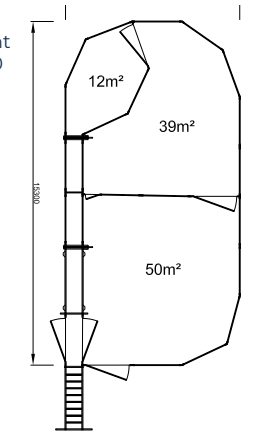

\$10,990

Low stress loading & unloading. 2m front platform. Full walkway on working side. with safety handrails. Side access into ramp personal door

4.5MT ADJUSTABLE HEIGHT LOADING RAMP

- Adjustable height from 800mm to 1200mm
- 3mm Galv Steel Floor
- Easy clean floor design to reduce waste build up
- Full 115x42 Oval Rail Side Rails on all ramps

50-40 HEAD YARD SYSTEM

Budget Range

Barcoo cattle crush & 3mt Fixed Height Loading Ramp. Choice of either 40x40 or 59x30 yard equipment.

\$15,990

Australian Made Range

Barcoo Vet Crush, 3mt Fixed Height Loading Ramp, 75x40x2mm 6 Bar Yard Panels & Gate in Frames

\$19,750

130-180 HEAD YARD SYSTEM

\$31,550

- Barcoo Vet Crush
- 3mt Fixed Height Loading Ramp
- 75x40x2mm 6 Bar Yard Panels & Gate in Frames.

FREE

BRANDED YETI RAMBLER MUG WITH EVERY RAMP OR CATTLE YARD PURCHASE IN SEPTEMBER + OCTOBER!