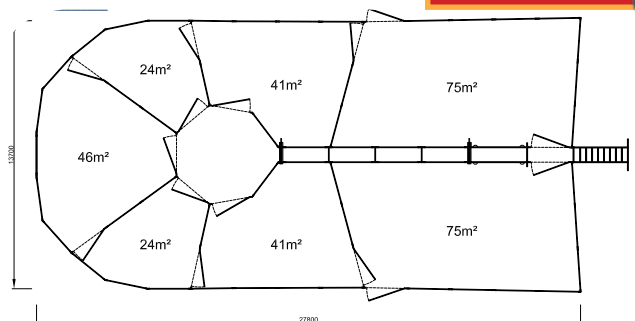

130-180 HEAD YARD SYSTEM

$31,550

- Barcoo Vet Crush
- 3mt Fixed Height Loading Ramp
- 75x40x2mm 6 Bar Yard Panels & Gate in Frames.

FREE

BRANDED YETI RAMBLER MUG WITH EVERY RAMP OR CATTLE YARD PURCHASE IN SEPTEMBER + OCTOBER!

THE RURAL SHOP.COM

PHONE 0408 157 776

EMAIL sales@theruralshop.com

WWW.THERURALSHOP.COM