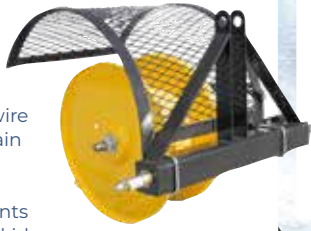

### 5 BAR FARM GATES

14ft	\$150.00
12ft	\$140.00
10ft	\$110.00

**SPIB ADJ GATE HINGE PACKS \$37.50 EA**

### HYDRAULIC

- Split reel capable of holding up to 500mt of Barbwire or 1500mt of Plain Wire
- 3 Point Linkage attachment points as standard or skid steer attachment plate available as optional extra

**\$3,885**