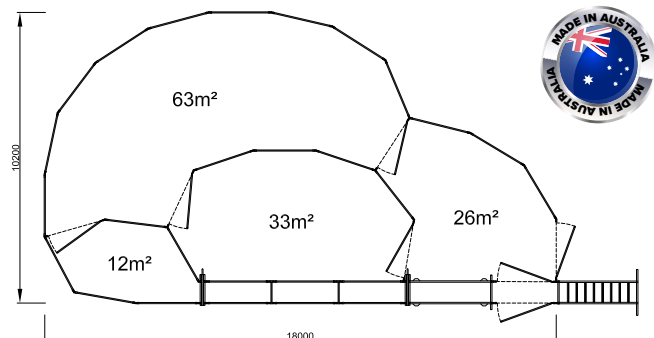

50-75 HEAD YARD SYSTEM

$21,985

- Barcoo Vet Crush
- 3mt Fixed Height Loading Ramp
- 75x40x2mm 6 Bar Yard Range

THE RURAL SHOP.COM

PHONE 0408 157 776

email sales@theruralshop.com

1 Industrial Road Gatton Qld 4343

WWW.THERURALSHOP.COM

Ag Rural & Steel Supplies

EVERYTHING IN RURAL & STEEL