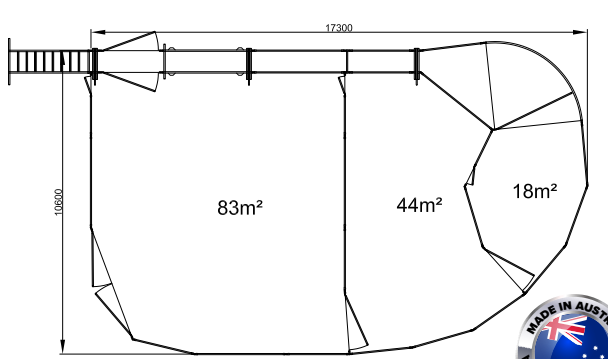

80 HEAD SAFETY FORCE YARD

$28,284

- Barcoo Vet Crush
- 3mt Fixed Height Loading Ramp
- 2 Section Safety Force
- 75x40x2mm 6 Bar Yard Range