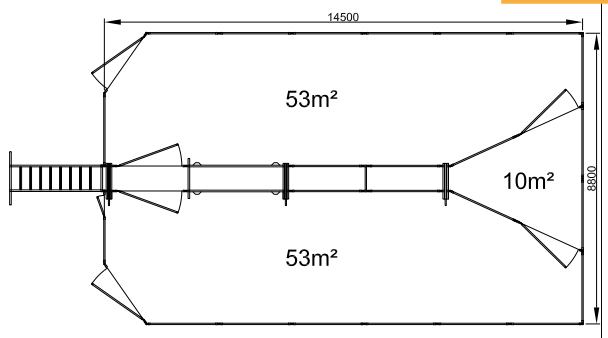

60 HEAD BUDGET CATTLE YARD

AUSTRALIAN MADE CATTLEMAN OPTION **$17,405**

$13,855

- Includes 3mt Fixed Height Loading Ramp & "The Lockyer" Budget Vet Crush.
- 40x40 Panels & Gate in Frames