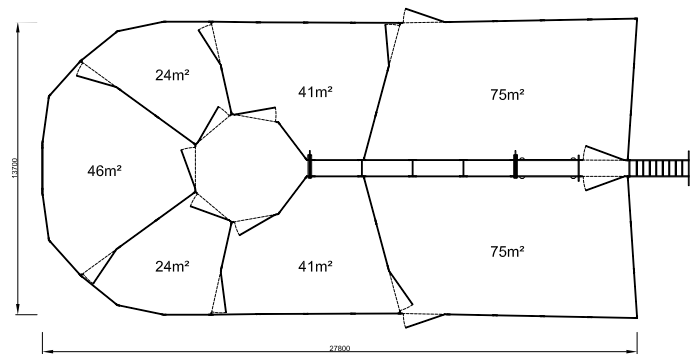

130-180 HEAD CATTLE YARD SYSTEM

$33,166

- Barcoo Vet Crush
- 3mt Fixed Height Loading Ramp
- 115x42x2mm 5 Bar Yard Range