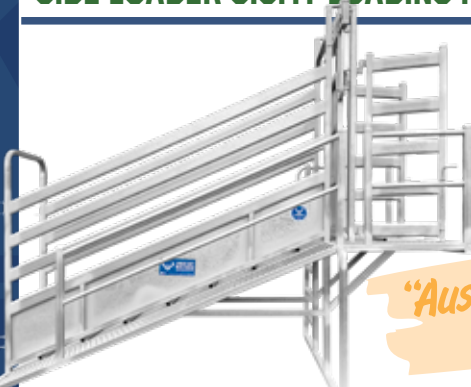

4.5MT ADJUSTABLE HEIGHT LOADING RAMP

\$4,650

- Adjustable height from 800mm to 1200mm
- 3mm Galv Steel Floor
- Easy clean floor design to reduce waste build up

FULL 115X42 OVAL
RAIL SIDE RAILS ON
ALL RAMPS

4.5MT FIXED HEIGHT LOADING RAMP WITH WALKWAY

\$4,750

- Full length walkway on working side with safety handrails
- Galvanised sheeted sides for leg safety as standard
- Anti-slip Tread Flooring

SHEETED SIDES ON
ALL RAMPS FOR
SAFETY

SIDE LOADER 3.5MT LOADING RAMP

\$4,990

- Perfect ramp for side loading cattle
- Full walkway with safety handrails on working side ladder & front platform access on non-working side
- Ideal for transport between block

*"Australian Made for
Australian Farms"*

3MT ADJUSTABLE HEIGHT LOADING RAMP

\$3,150

- Adjustable height from 600mm to 1200mm
- 3mm Galv Steel Floor
- Easy clean floor design to reduce waste build up

100% AUSSIE
MADE